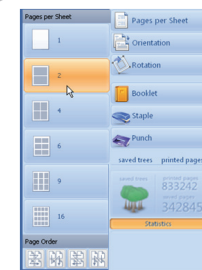

Only available finishing options are enabled