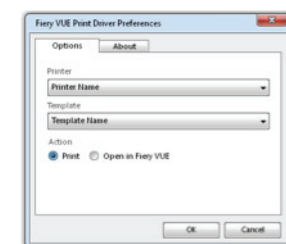

Printer Profiles